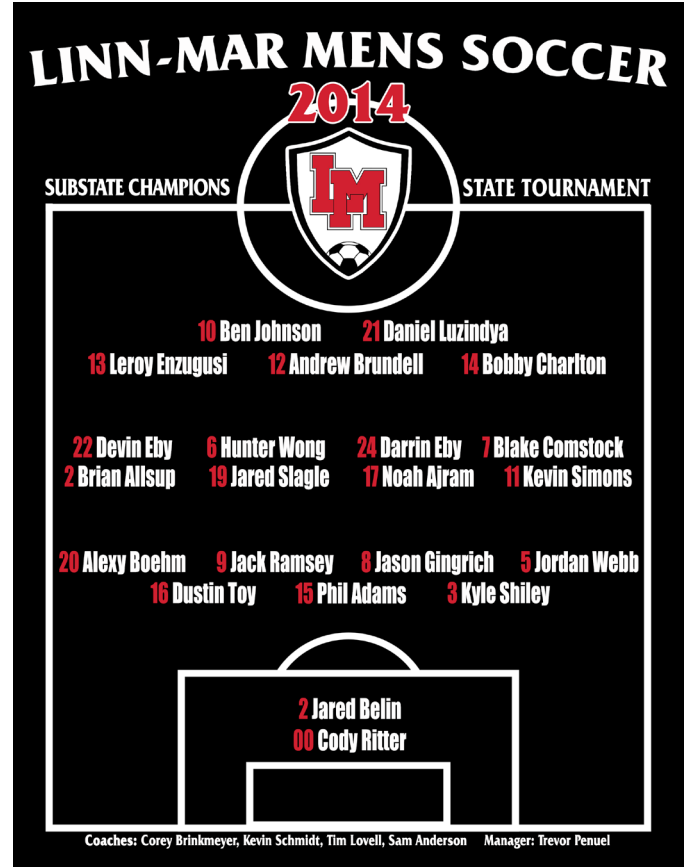

2014 Mens Soccer State Shirts

FRONT DESIGN

BACK DESIGN

\$12

***All shirts are black 100% cotton, short-sleeve shirts.*

Yth S (6/8)	Yth M (10-12)	Yth L (14-16)	Adult Small	Adult Me- dium	Adult Large	Adult XL	Adult XXL	Adult XXXL
1	1				2			
							Total shirts ordered	
							Total Cost \$	